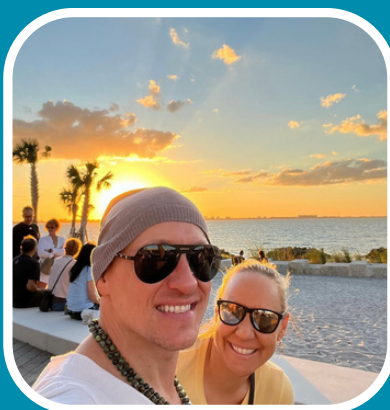

Share Your Selfies at The Bay!

The Bay Park's top selfie locations

Ibis Playground

Take a pic with Sara & Zota!

Mangrove Bayou

The Bay Sign

On the corner of Blvd of the Arts & US 41

Common Ground

In front of a spectacular sunset

Resilient Shoreline

The Nest

On one of the Sunset Overlook Decks

Mangrove Bayou Walkway